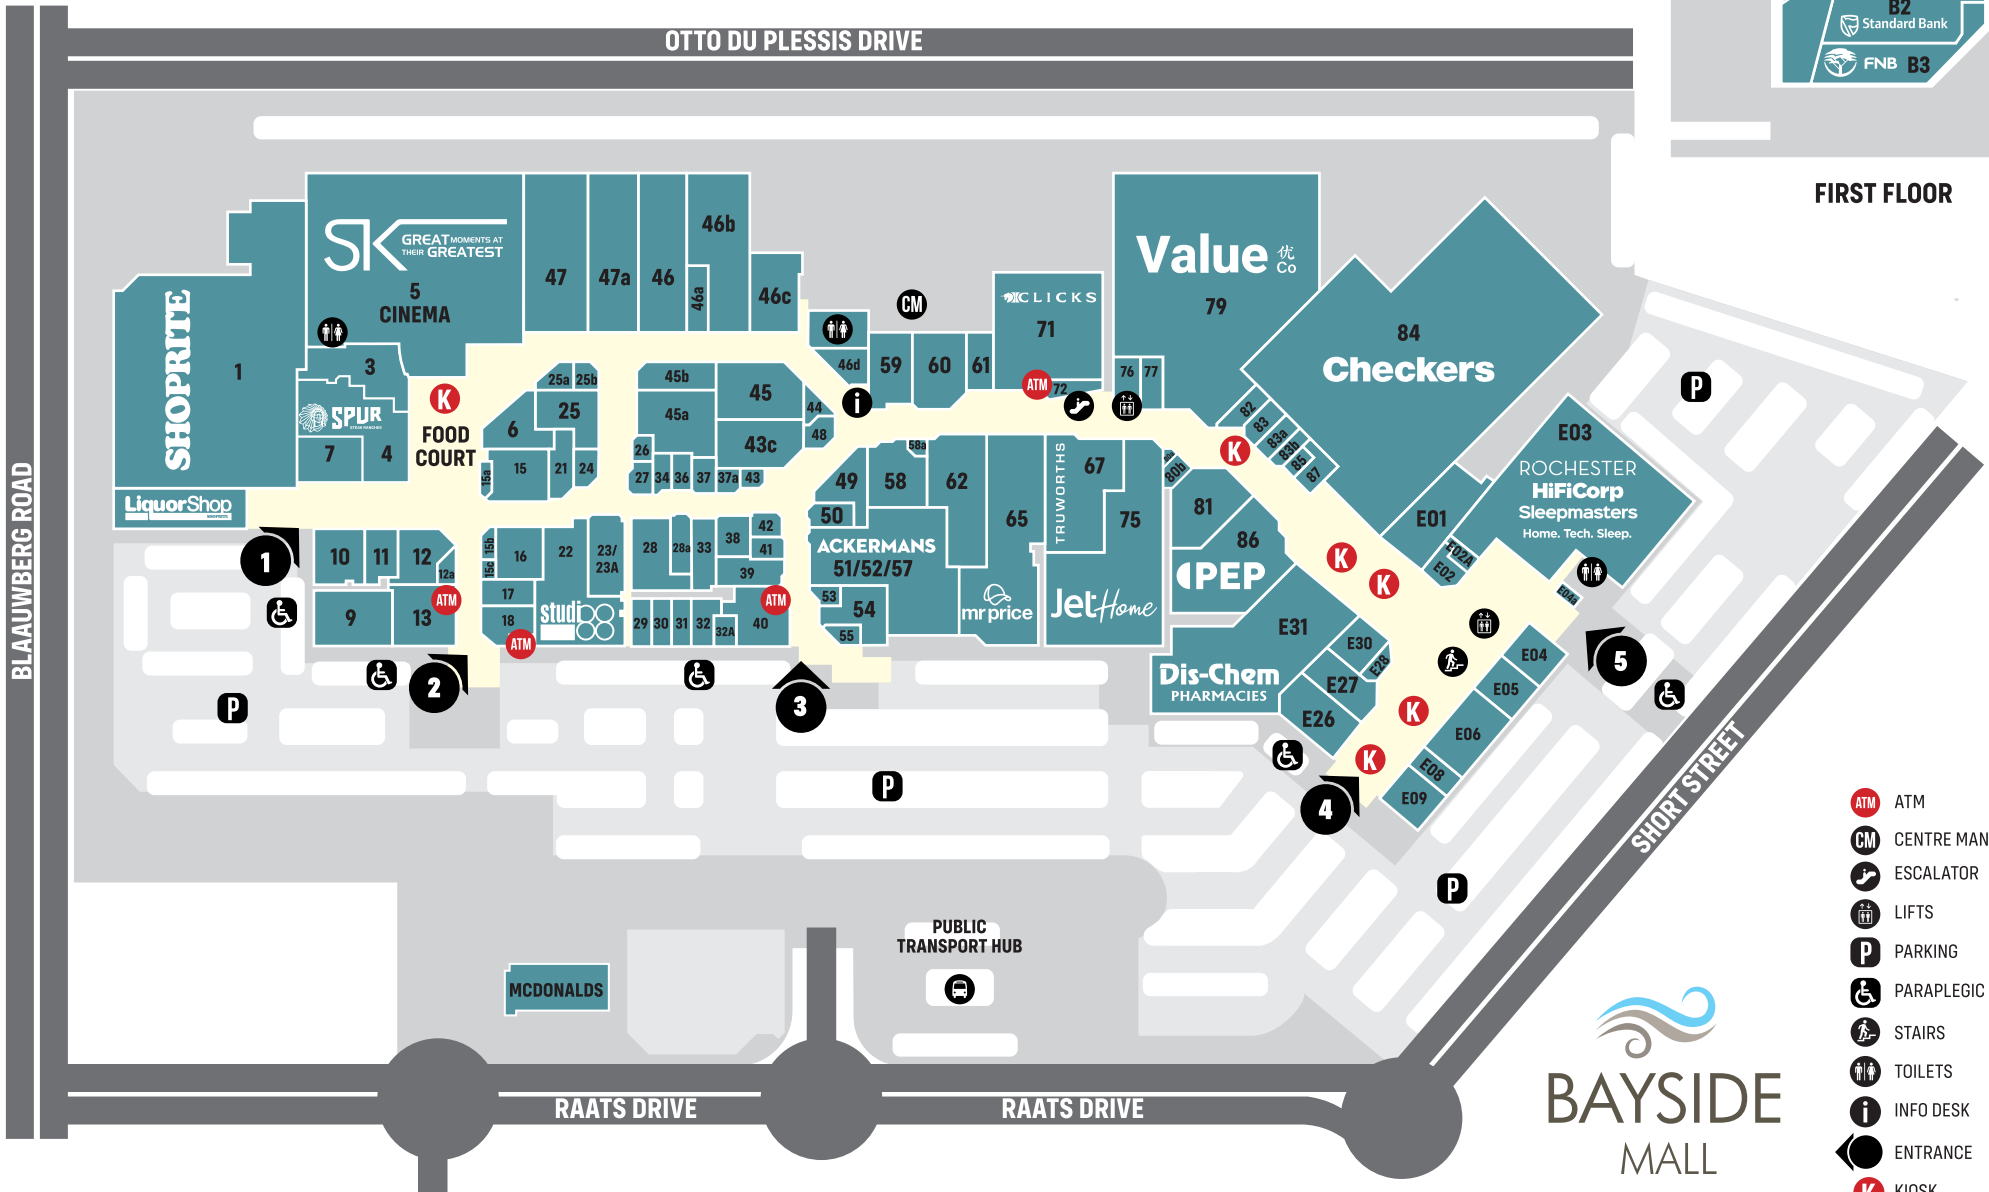

MALL MAP

FIRST FLOOR

- ATM
- CENTRE MANAGEMENT
- ESCALATOR
- LIFTS
- PARKING
- PARAPLEGIC PARKING
- STAIRS
- TOILETS
- INFO DESK
- ENTRANCE
- KIOSK